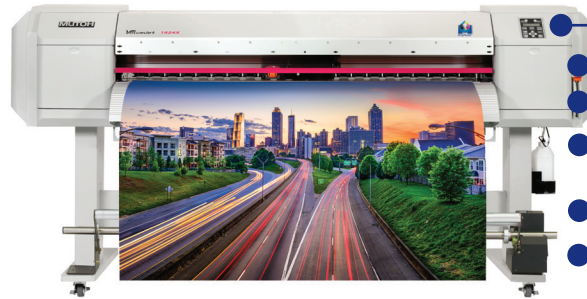

The ValueJet 1624X

Smart Printing Equals Value

Eco-Ultra Printer

The 64" ValueJet 1624X utilizes a state-of-the-art four color print head and Mutoh's DropMaster technology, that ensures the most accurate dot placement, giving you the highest-quality prints every time. The 1624X prints up to 600 sqft/hour, giving you a significant boost in capability and it can be equipped with the SpectroVue VM-10 spectrophotometer for easy profile making. Monitor your printer's performance through your smart phone for increased productivity with the new ValueJet Status Monitor (VSM) app.

ANATOMY OF A VALUEJET 1624X

- Easy to use control panel.
- Automatic sheet off function.
- DropMaster ink placement technology.
- Print speed up to 600 sqft/hr!
- Print with 220ml, 440ml ink or one liter ink bags with optional adapters.
- Take-up included.

Print method	Drop-On Demand, Piezo Drive Method
# of nozzles / # of heads	(180 x 8 rows) / 1 head
Ink type	Eco-Ultra / 220 ml, 440ml 1 liter w/ optional adapters
Variable dot	Yes
Minimum droplet size	3.5 pl
Print modes	1440/1080/720/540/360dpi 31 modes
Color options	CMYK
Maximum print speed / resolution	600 sqf/hr / 360 x 360 dpi
Maximum resolution	1440 dpi
Head height	Low 1.5 mm / High 2.5 mm
Maximum media width	64 inches
Maximum print width	63.6 inches
Max media roll weight	66 lbs

Vehicle Wraps

Trade Shows

Signage

- ✓ Print up to 600 sqft/hr with a state-of-the-art print head.
- ✓ Utilizes Mutoh's CMYK Eco-Ultra ink for both indoor and outdoor applications.
- ✓ Optional 1 liter ink bags save you time and money.
- ✓ DropMaster placement technology eliminates manual head adjustments.
- ✓ Mutoh's patented Intelligent Interweave print technique eliminates banding.